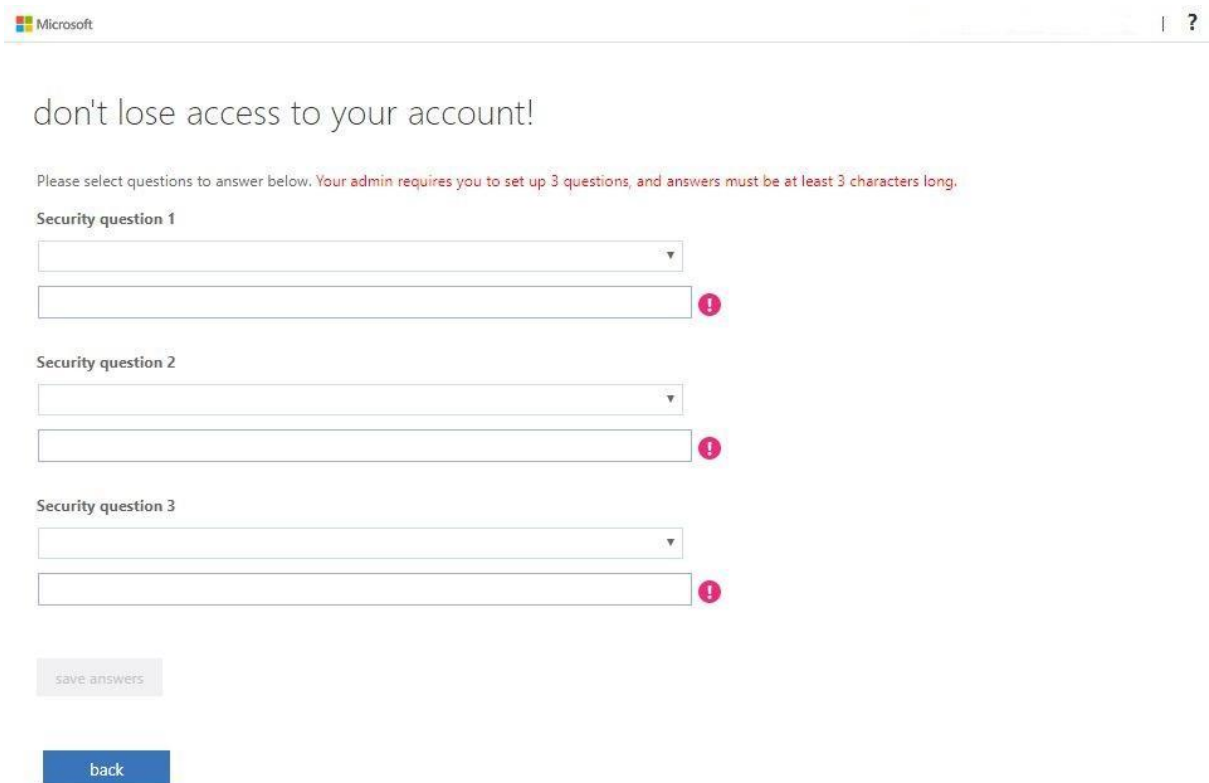

Send invitations 

Skip

Additional info required

Your administrator requires you to add additional security info to help you recover your account.

Next

[Sign out and sign in with a different account](#)

[More information](#)